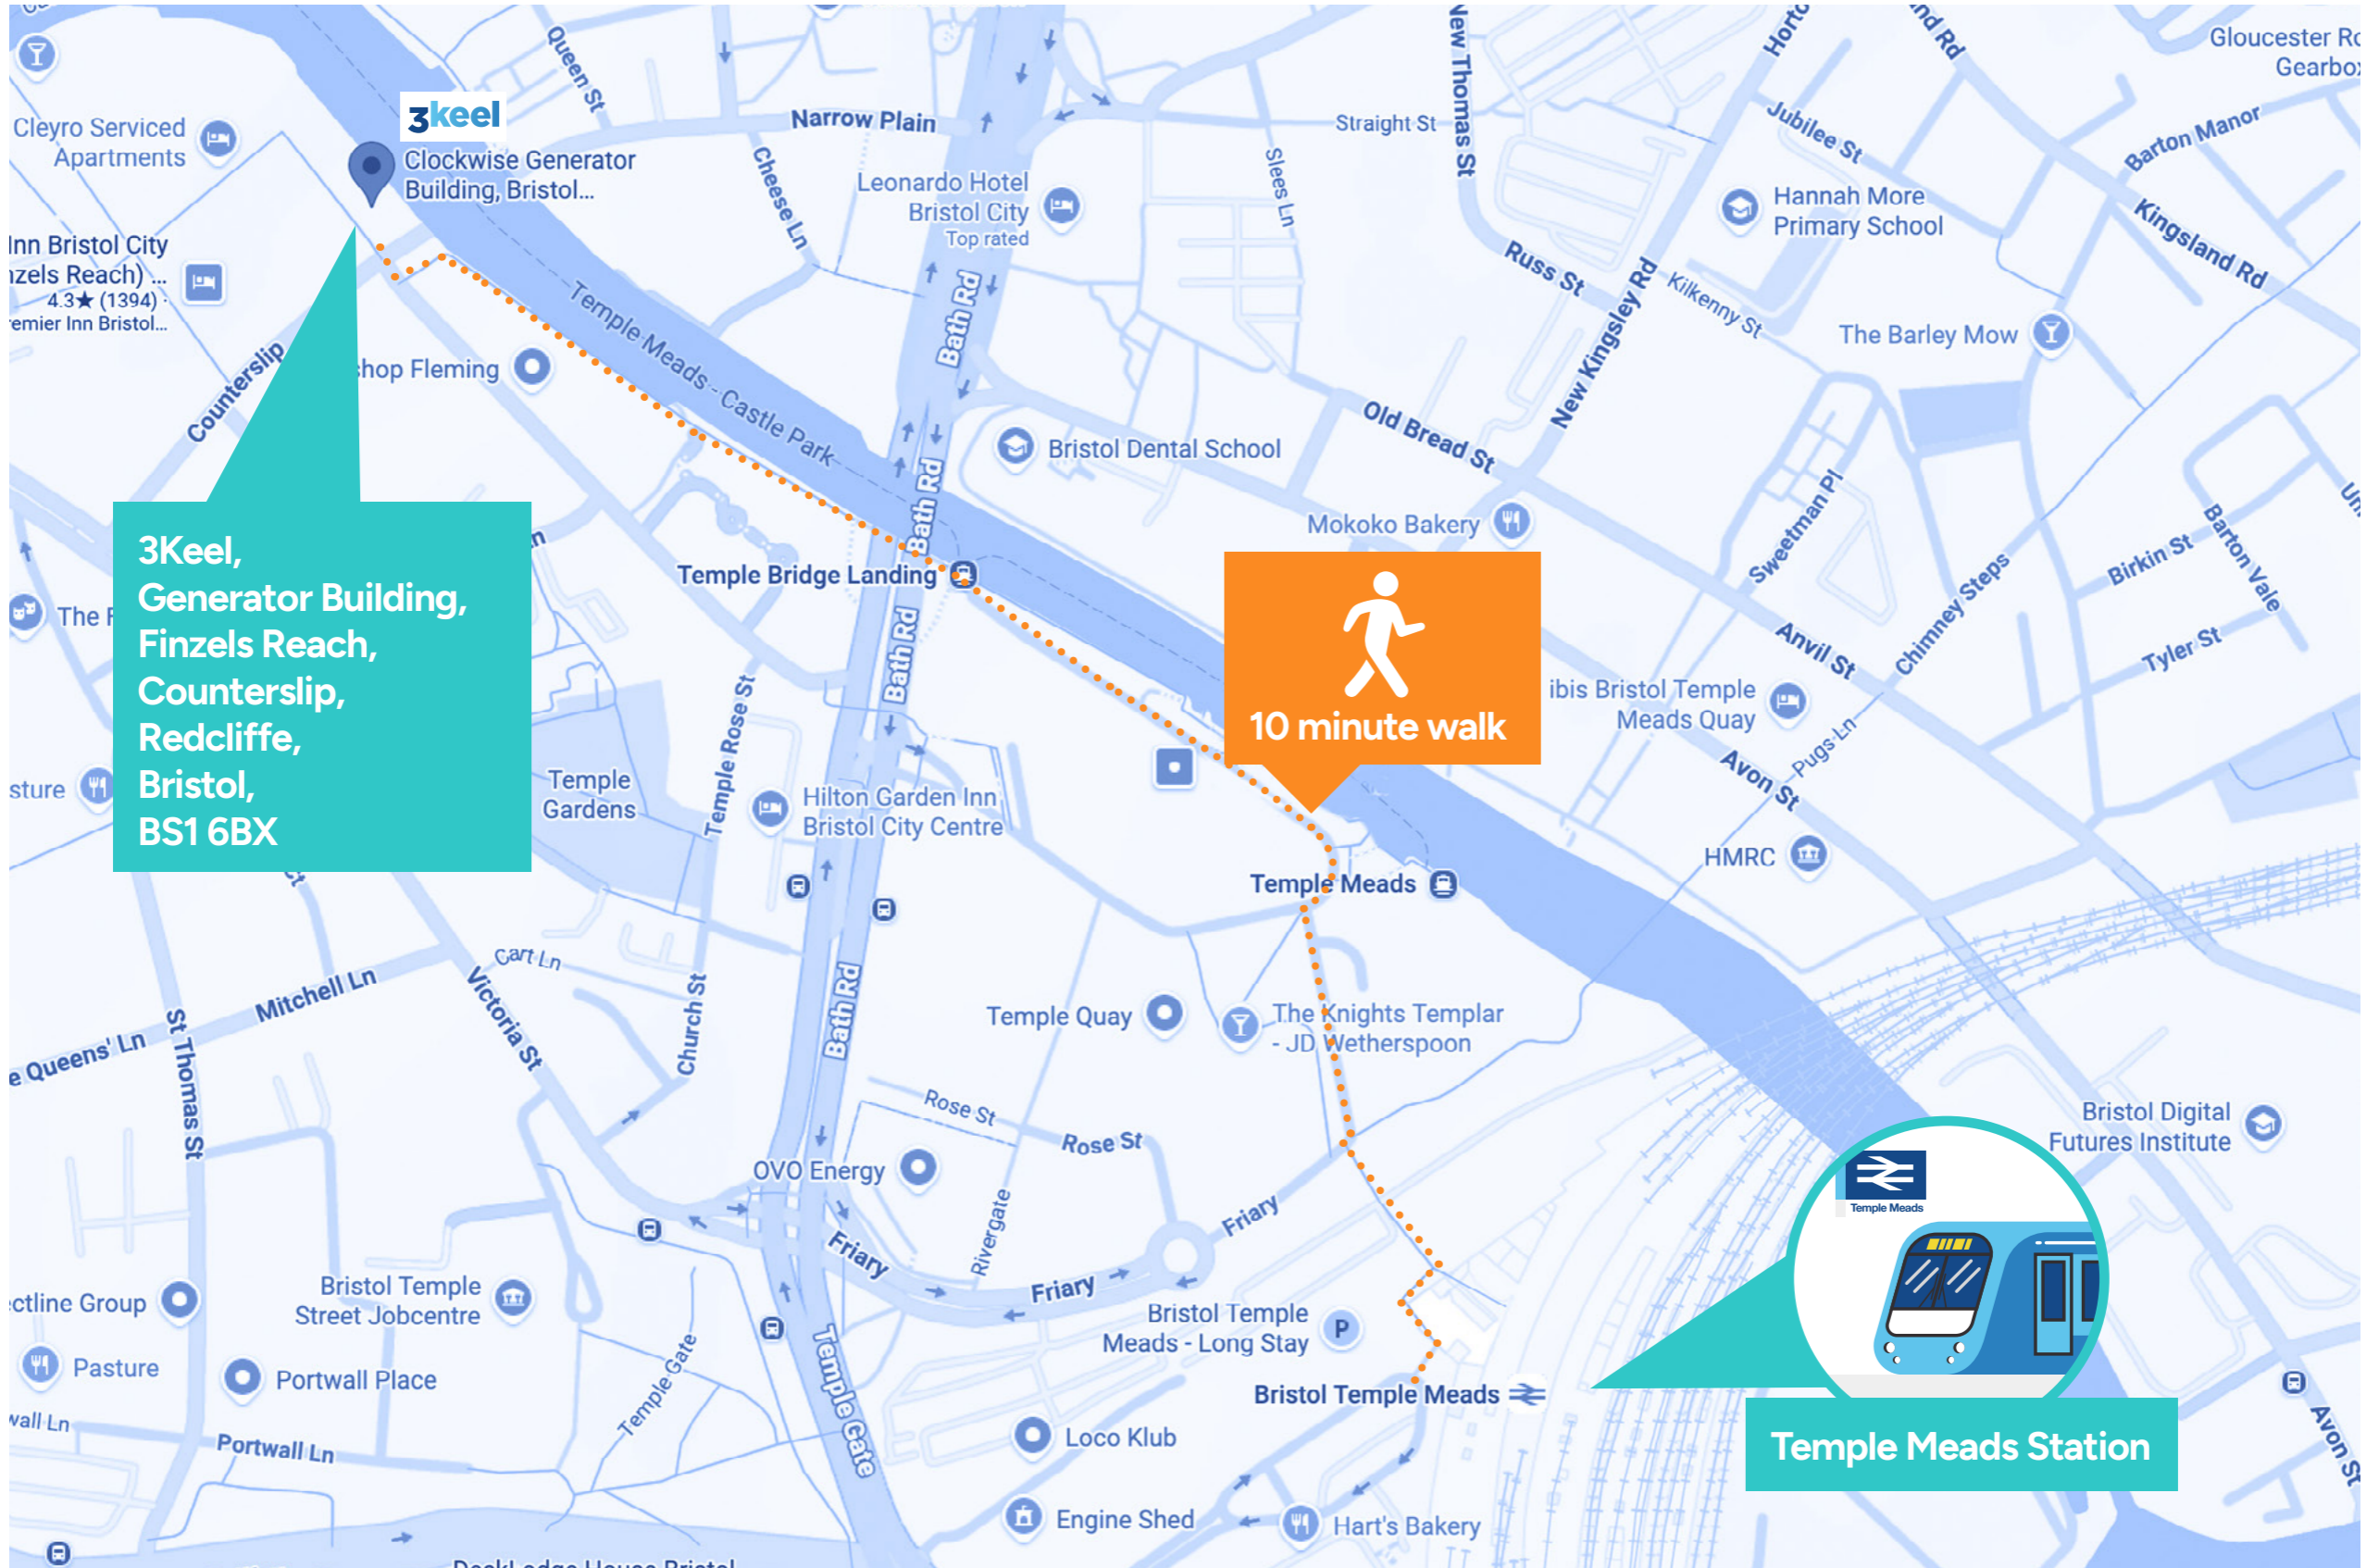

Walking route to 3Keel from Temple Meads station

3Keel,
Generator Building,
Finzels Reach,
Counterslip,
Redcliffe,
Bristol,
BS1 6BX

10 minute walk

Temple Meads Station