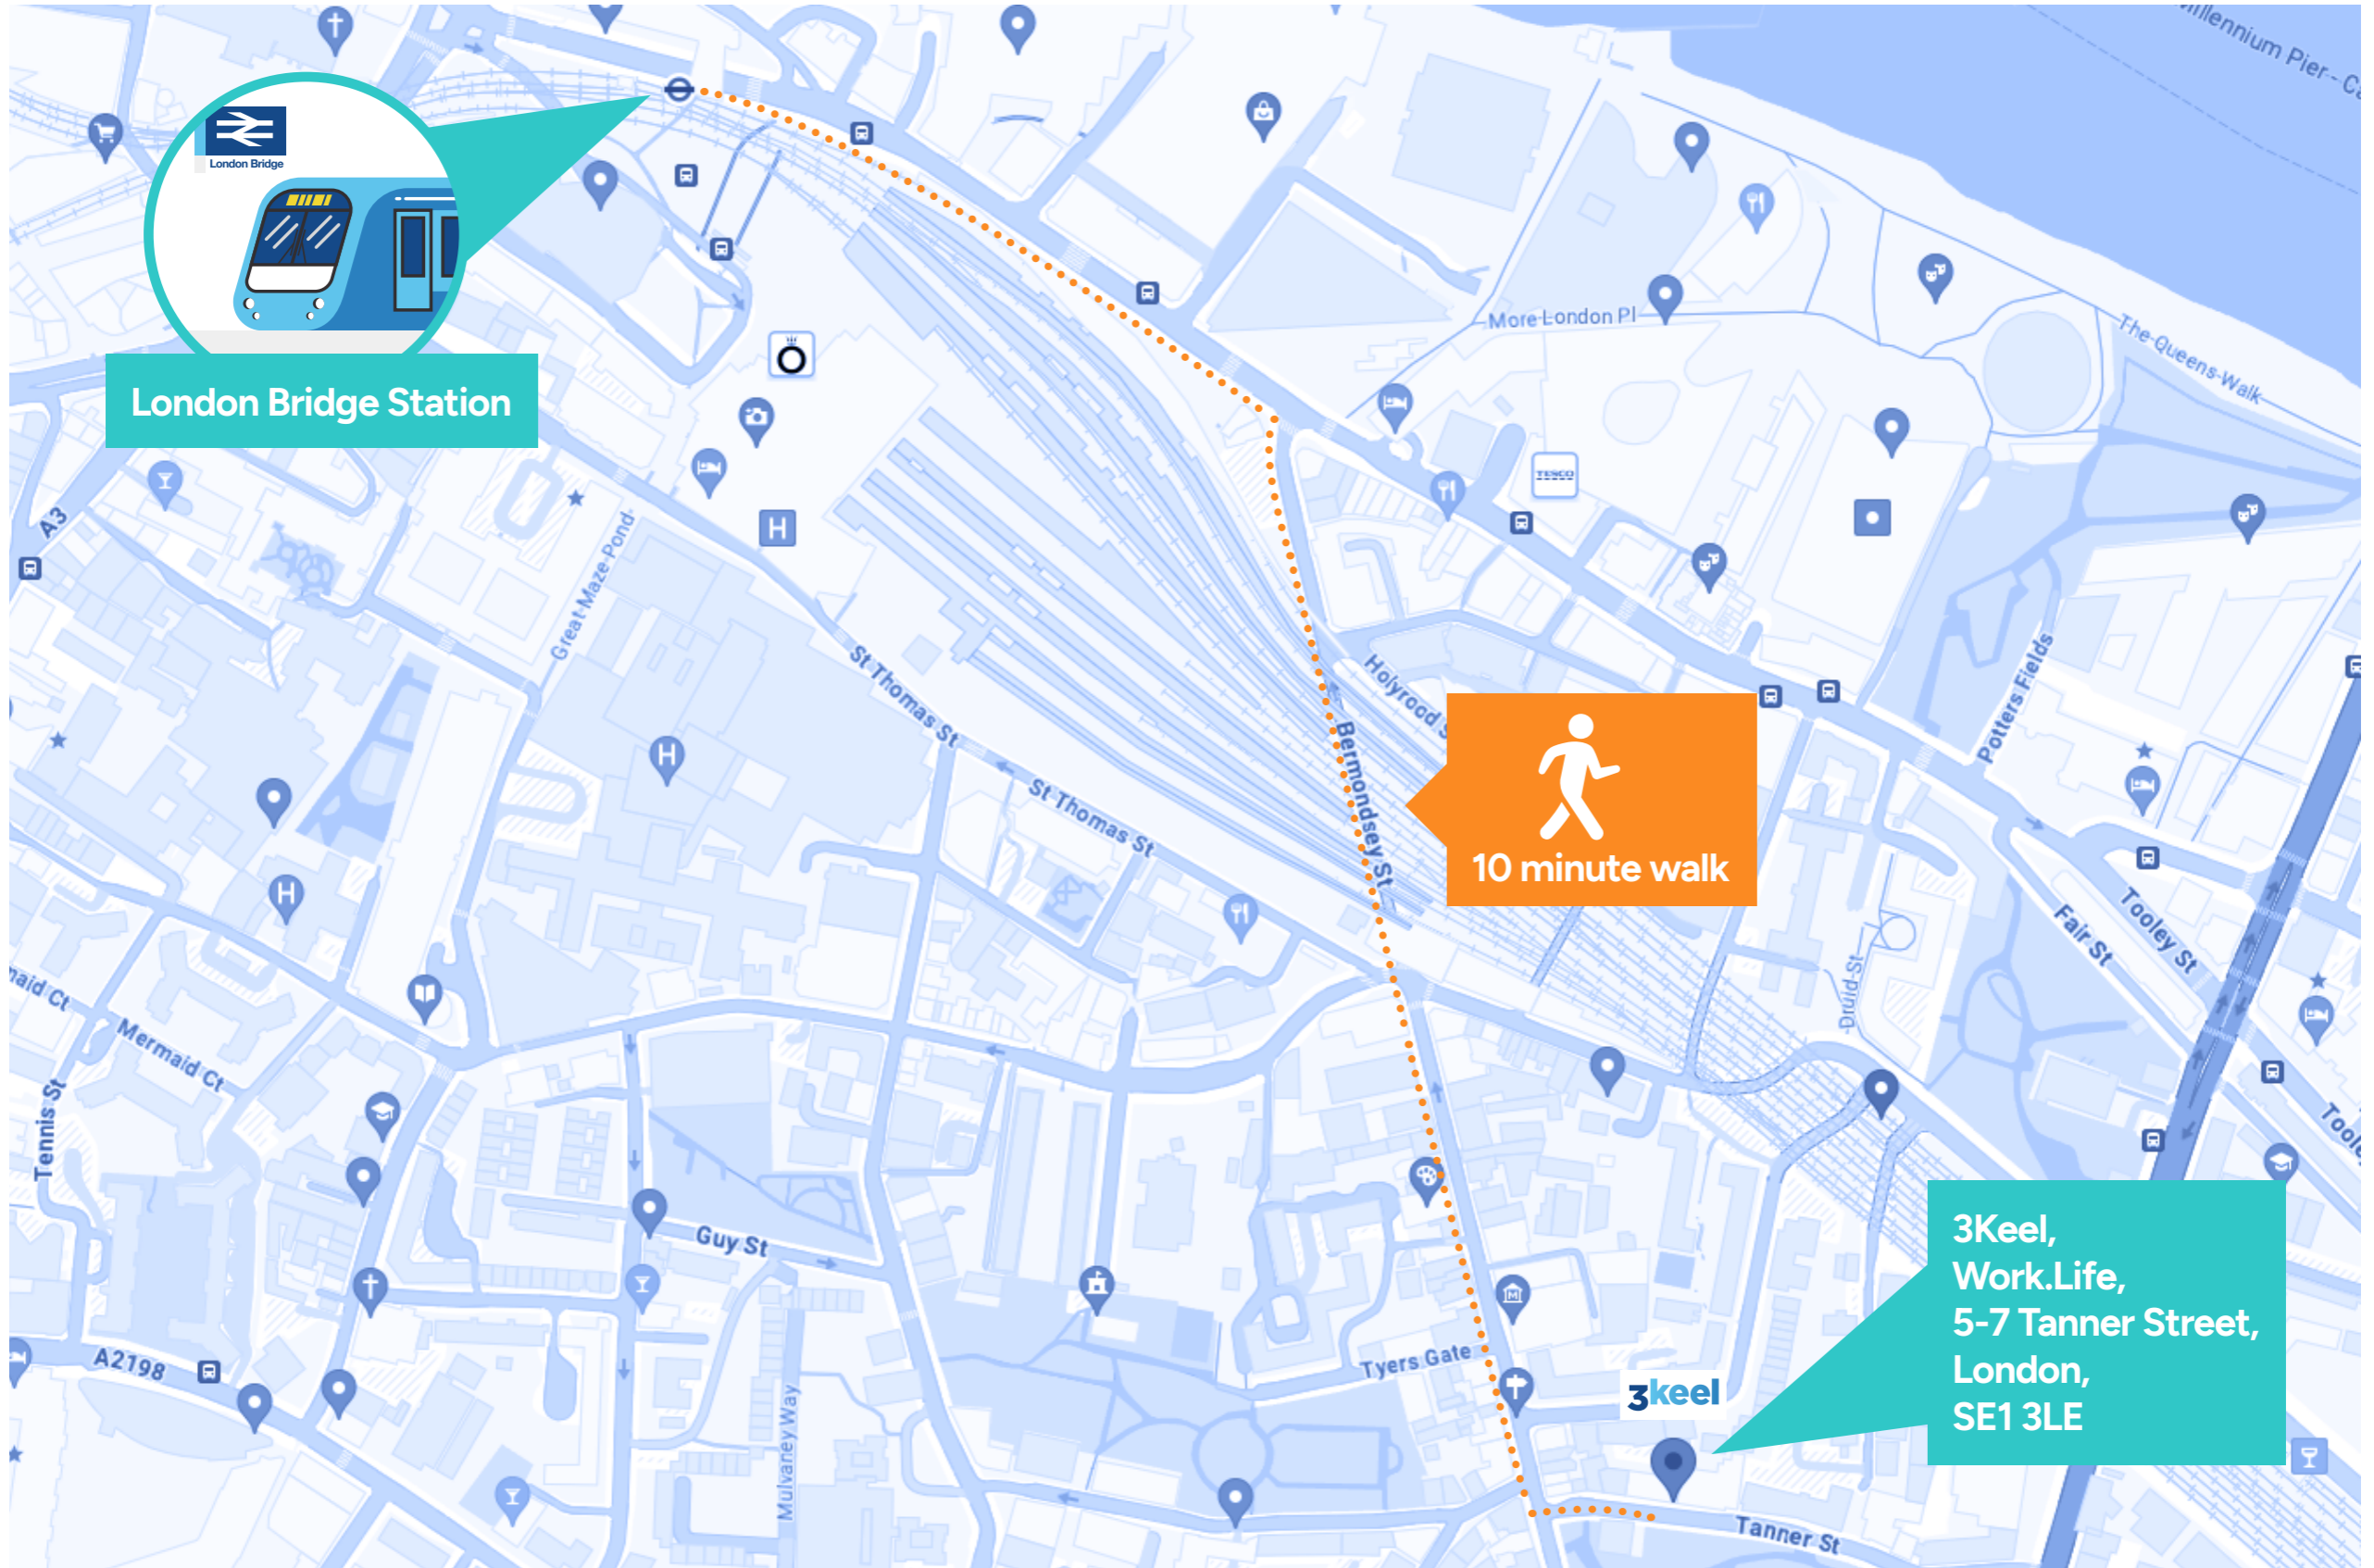

Walking route to 3Keel from London Bridge station

London Bridge Station

10 minute walk

3Keel,
Work.Life,
5-7 Tanner Street,
London,
SE1 3LE